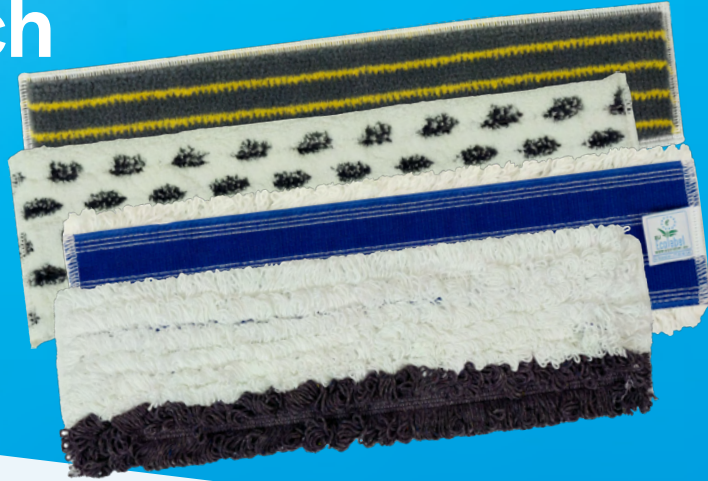

## Abrasive Mop Grattino

Heavy duty microfibre mop, fits hook loop frames. Suitable for deep cleaning rubber floors, anti slip strips, concrete and tiled floors. 45cm

## Dot-Mop

Heavy duty microfibre mop, fits hook loop frames. Suitable for cleaning non slip heavily soiled floors. Made from 100% polyester. 42cm

## Micro K Spazzalava Wet-Mop

Microfibre mop for mopping and sweeping in one single step.

Made from 100% Polyester. 42cm

## Microrapid Wet-Mop

Microfibre mop, fits hook and loop frames.

Made from 80% Polyester, 20% Polyamide.

S0521000   <b>Abrasive</b>	S0522000   <b>Dot Mop</b>	S0524000   <b>Micro K</b>
<b>Microrapid Standard Version - 42cm</b>	S0520291   Red	
S0520292   Blue	S0520203   Grey	S0520293   Green
S0520204   Yellow		
<b>Microrapid Heavy Duty Version - 46cm</b>	S0523291   Red	
S0523292   Blue	S0523203   Grey	S0523293   Green
S0523294   Yellow		