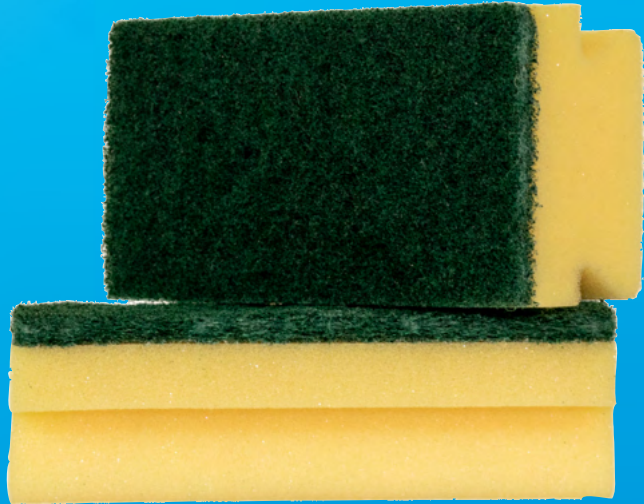

Sponge Scourer

AN EVERYDAY
ESSENTIAL

Features

Used to scour, usually used to clean cookware. For general cleaning of floors, walls and most surfaces.

14cm x 7cm

970328 | Sponge scourer

> Shift Tough Dirt

Abrasive scourer effectively removes stubborn dirt and particles from hard surfaces.

> Excellent absorbency

The porous fibres of the sponge make them excellent at absorbing water or other liquid solutions.