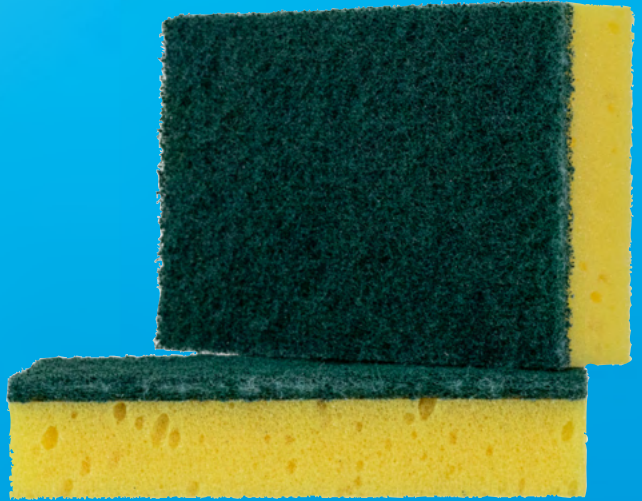

# Sponge Scourer No Grip

AN EVERYDAY  
ESSENTIAL

## Features

Used to scour, usually used to clean cookware. For general cleaning of floors, walls and most surfaces.  
15cm x 9.5cm.

970327 | No grip

### > Shift Tough Dirt

Abrasive scourer effectively removes stubborn dirt and particles from hard surfaces.

### > Excellent absorbency

The porous fibres of the sponge make them excellent at absorbing water or other liquid solutions.