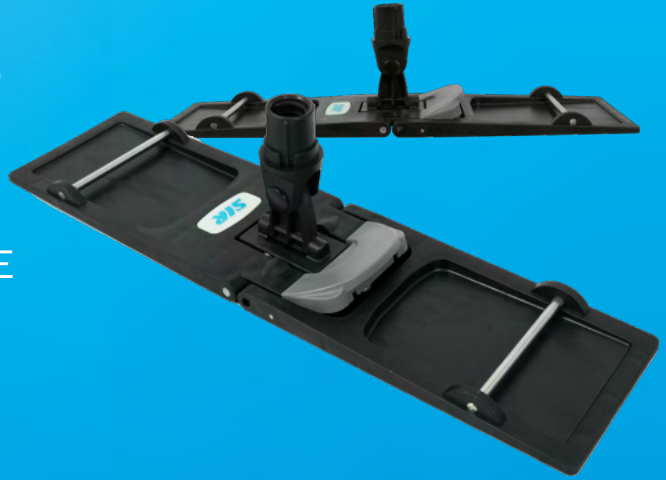

Fits Interchange
Handles

SYR

Flat Mop Frame

SMART, EFFECTIVE
CLEANING

Features

40cm in size.

Unique folding break frame design.

Easy to use at the push of a clip.

Great for floors, stairs
and backboards.

> Interchange Compatible

We assure that any products displaying this logo will work perfectly with our Interchange range of handles.

> Fits a multitude of pads

Compatible with a range of SYR's flat mops, including the new Disposable Double Pocket Flat Mop and the Super Drying Flatmop.

S0620000 | Flat Mop Frame

Scot Young Research, Lye By-Pass, Lye
Stourbridge, West Midlands, DY9 8HG

01384 421421 | contact@syrcclean.com

www.syrcclean.com