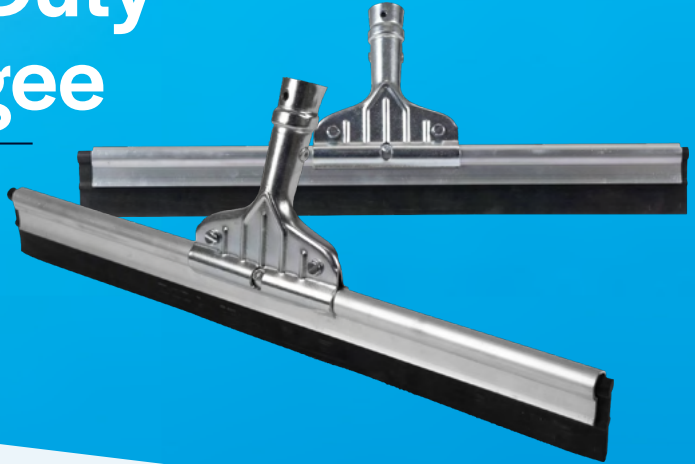

Fits Interchange
Handles

SYR

Heavy Duty Squeegee

**STRONG &
EFFECTIVE**

Features

Strong steel frame with highly durable solid blade squeegee. Choice of Interchange fitting.

45cm

940950 | Interchange

810376 | Regular

60cm

940951 | Interchange

810377 | Regular

> Durable

Built to last with strong materials.

> Interchange Compatible

We assure that any products displaying this logo will work perfectly with our Interchange range of handles.